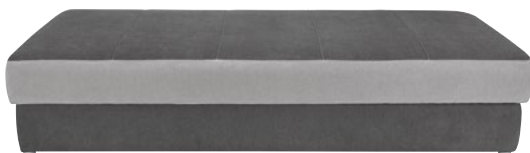

fabric: JASMINE_96_GREY / MATRIX_16_GREY
legs: plastic

COUCH

PEPE

W/H/D:

95/44/204 cm

sleeping area: 90x200 cm

fabric: SORO_90_GREY / SORO_97_GREY
legs: plastic, silver

COUCH