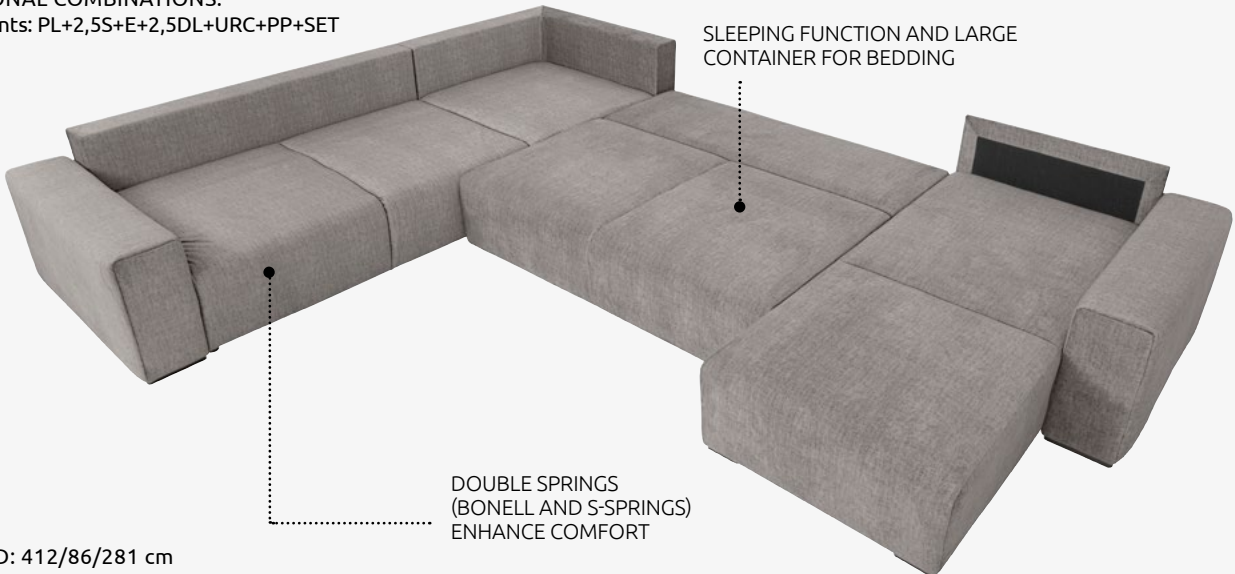

W/H/D: 325/86/283 cm
sleeping area: 145x276 cm

OPTIONAL COMBINATIONS:
elements: PL+2,5S+E+2,5DL+URC+PP+SET