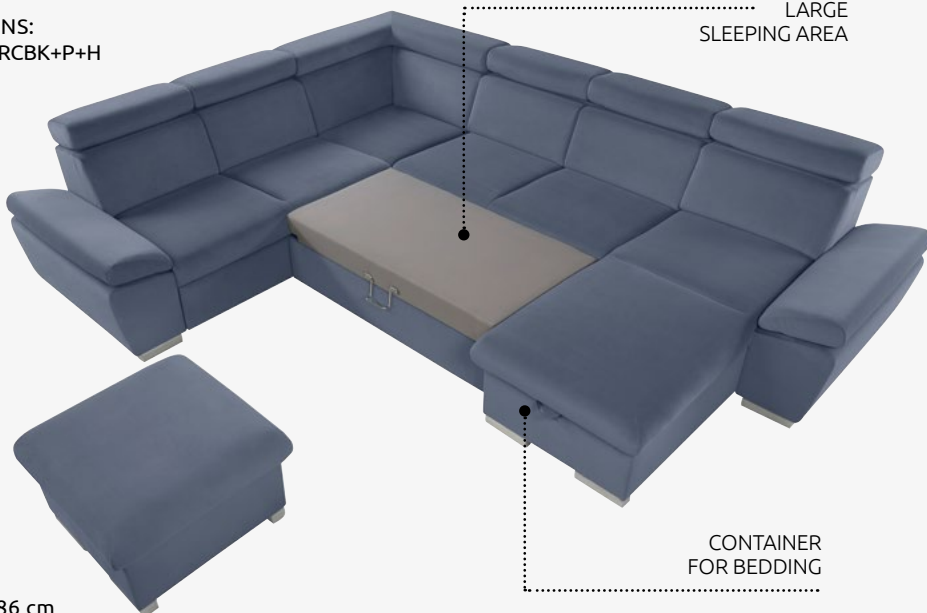

W/H/D: 265/84-95/265 cm

OPTIONAL COMBINATIONS:
elements: P+2BK+E+2F+URCBK+P+H