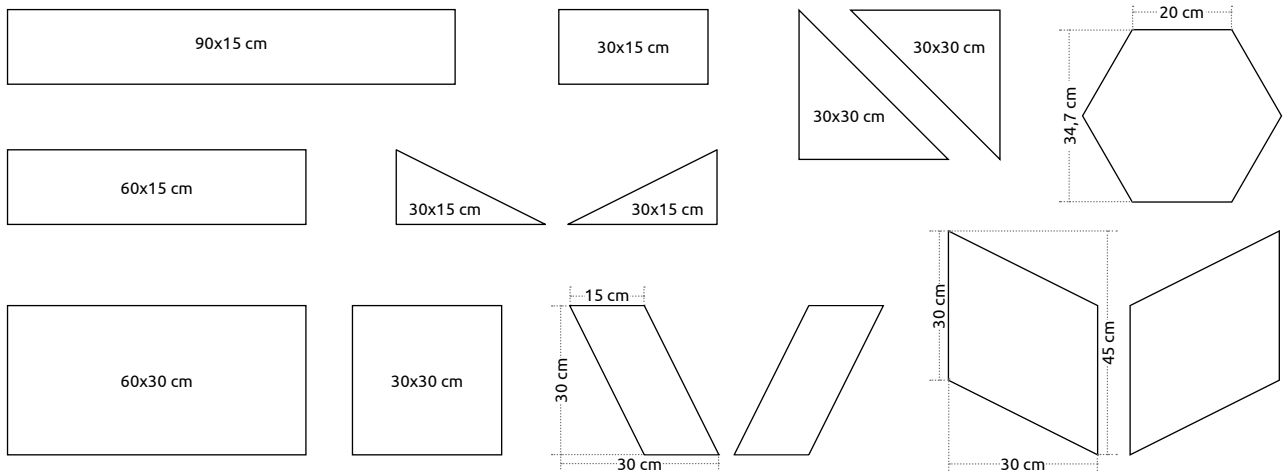

PANEL DIMENSIONS AND SHAPES