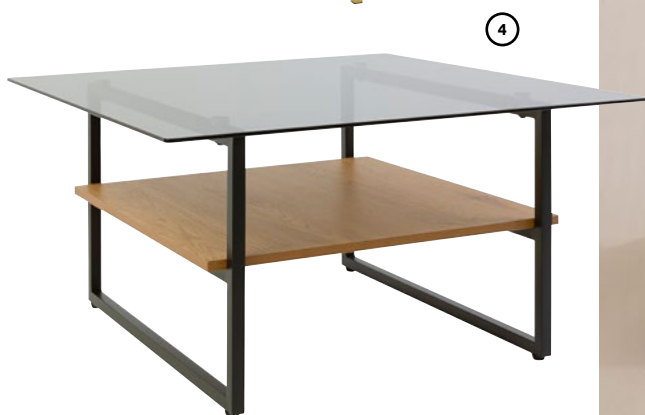

1. Townshend wall sconce, dim. 24,5x14 cm,
2. Galaxy table lamp, dim. 20,5x19 cm,
3. Soleil pendant lamp, dim. 72x72x72 cm,
4. Sardo pendant lamp, dim. 61x100 cm,
5. Ravena pendant lamp, dim. 15x107,8 cm,
6. Bidford floor lamp, dim. 46x154 cm,
7. Glastonbury floor lamp, dim. 20,5x56,5 cm,
8. Miraeua table lamp, dim. 25x38 cm

BEAUTIFUL AND PRACTICAL

COFFEE TABLES

INDISPENSABLE IN EVERY LIVING ROOM

The perfect coffee table should not only serve its primary function, but also decorate the room. That is why our coffee tables are not only practical, but we also make sure they look great on any occasion. Check our wide range of coffee tables and choose your favourite model.

1. Ditra coffee table, dim. 50x42 cm, 2. Xana coffee table, dim. 80x45 cm, 3. Rumi 2 coffee tables set, dim. 50/55x55/90x45/50 cm, 4. Lerin coffee table, dim. 80x80x42 cm, 5. Himari coffee table, dim. 75x42 cm, 6. Alita console, dim. 26x80x80 cm