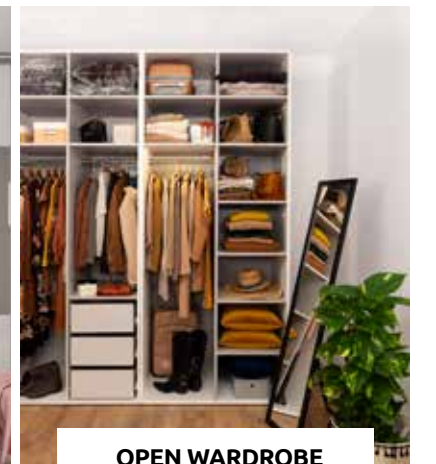

OPEN WARDROBE

YOUR WARDROBE IN 3 STEPS

1 ADJUST THE WARDROBE SIZE

Choose a body with the right height, width and depth. Adjust the wardrobe to the interior. Please note that the body modules are available in different interior design versions.

2 TAKE CARE OF STYLE

Choose the method of opening your wardrobe and the colours of the fronts, body and handles.

3 ADD EQUIPMENT

Take advantage of the possibilities and control the mess by choosing the right interior accessories.