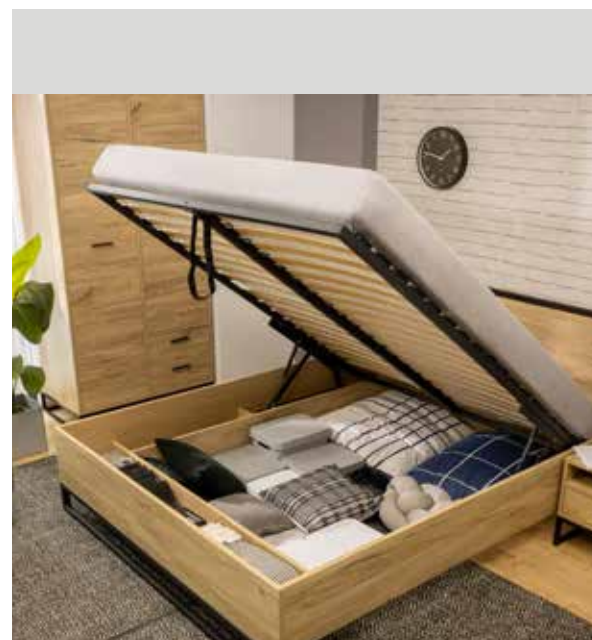

LOZ/160/B bed with a container for bedding and frame on gas lifts