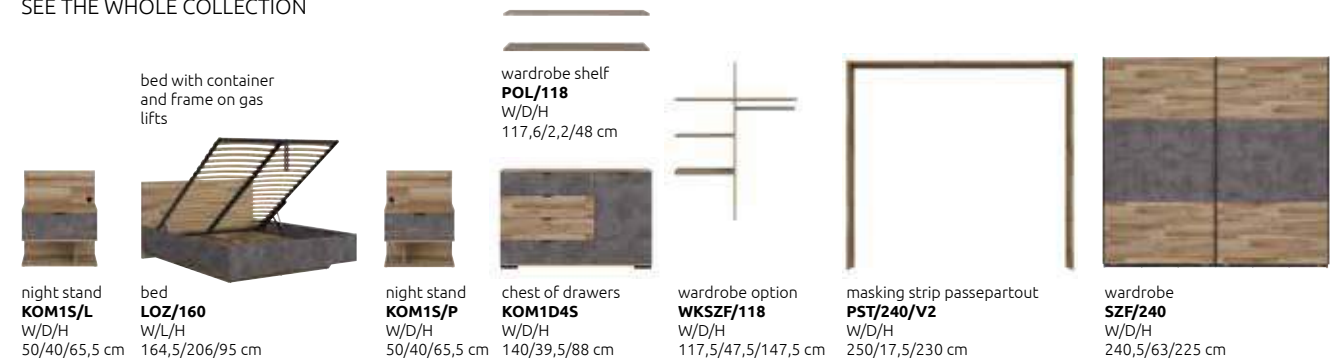

SEE THE WHOLE COLLECTION

night stand KOM15/L; bed LOZ/160; night stand KOM15/P; wardrobe SZF/240