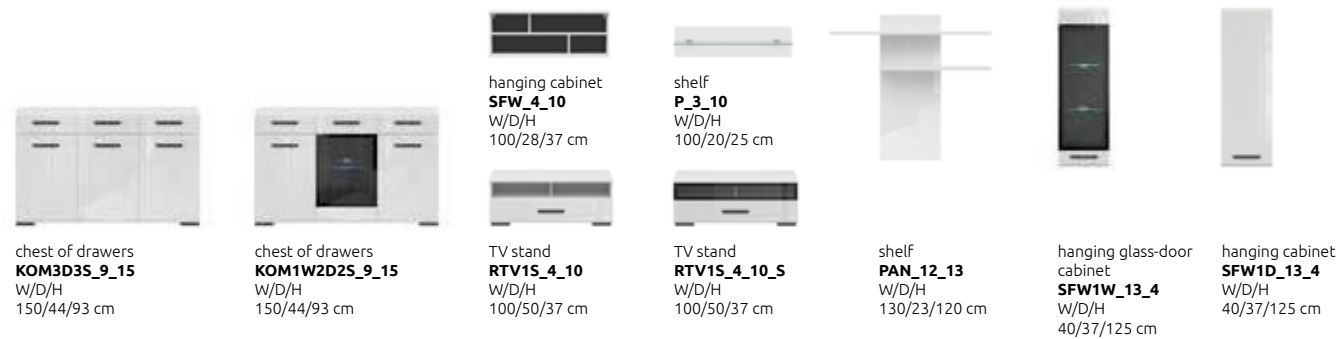

SEE THE WHOLE COLLECTION

glass-door cabinet **SFK2W_15_10**; TV stand **RTV1S_4_10_S**; hanging glass-door cabinet **SFW1W_13_4**

Gentle grooves on the fronts and black handles add character to the collection.