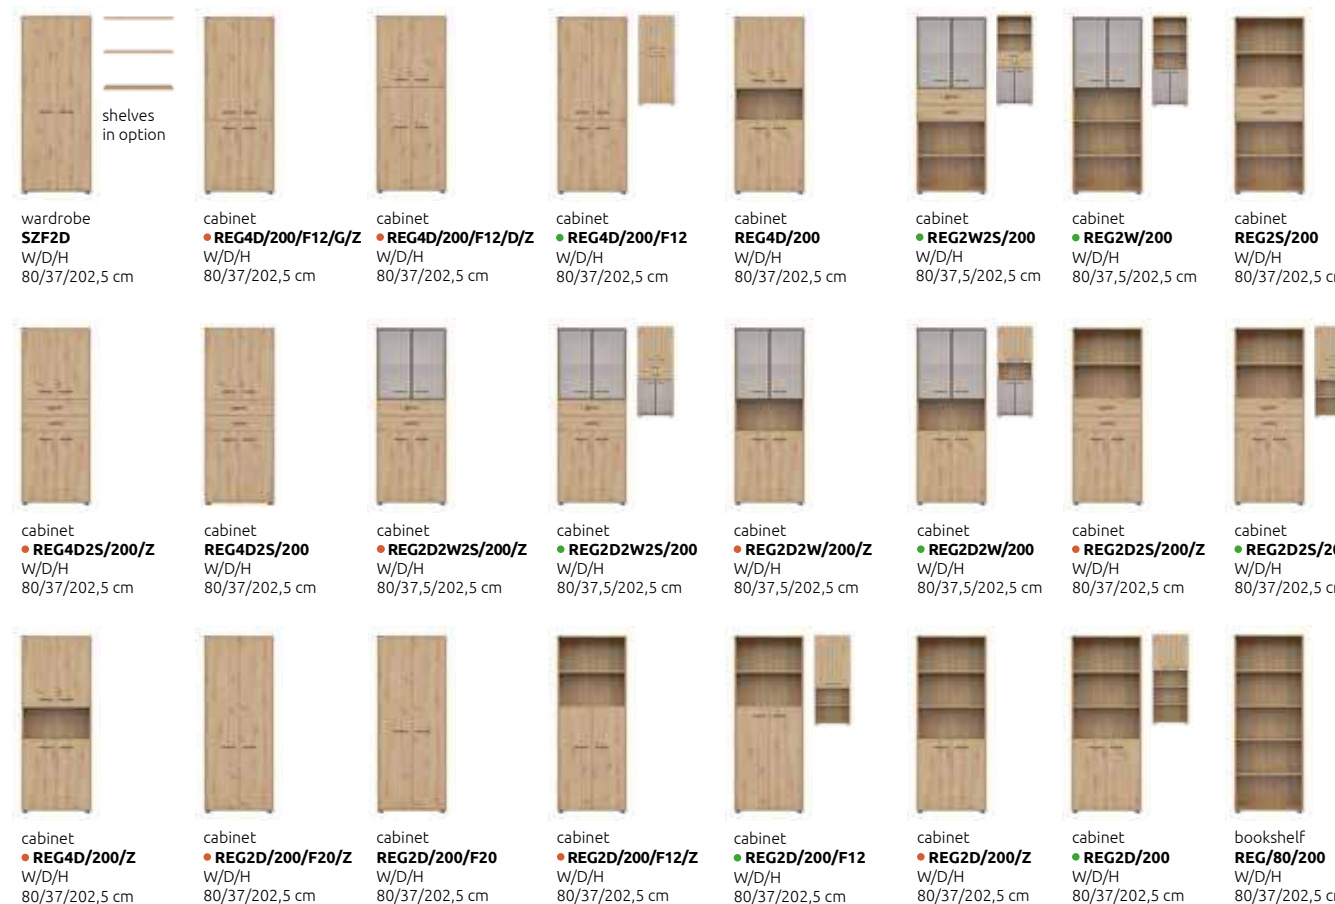

- Cabinets with customisable fronts.
- Cabinets with locks.