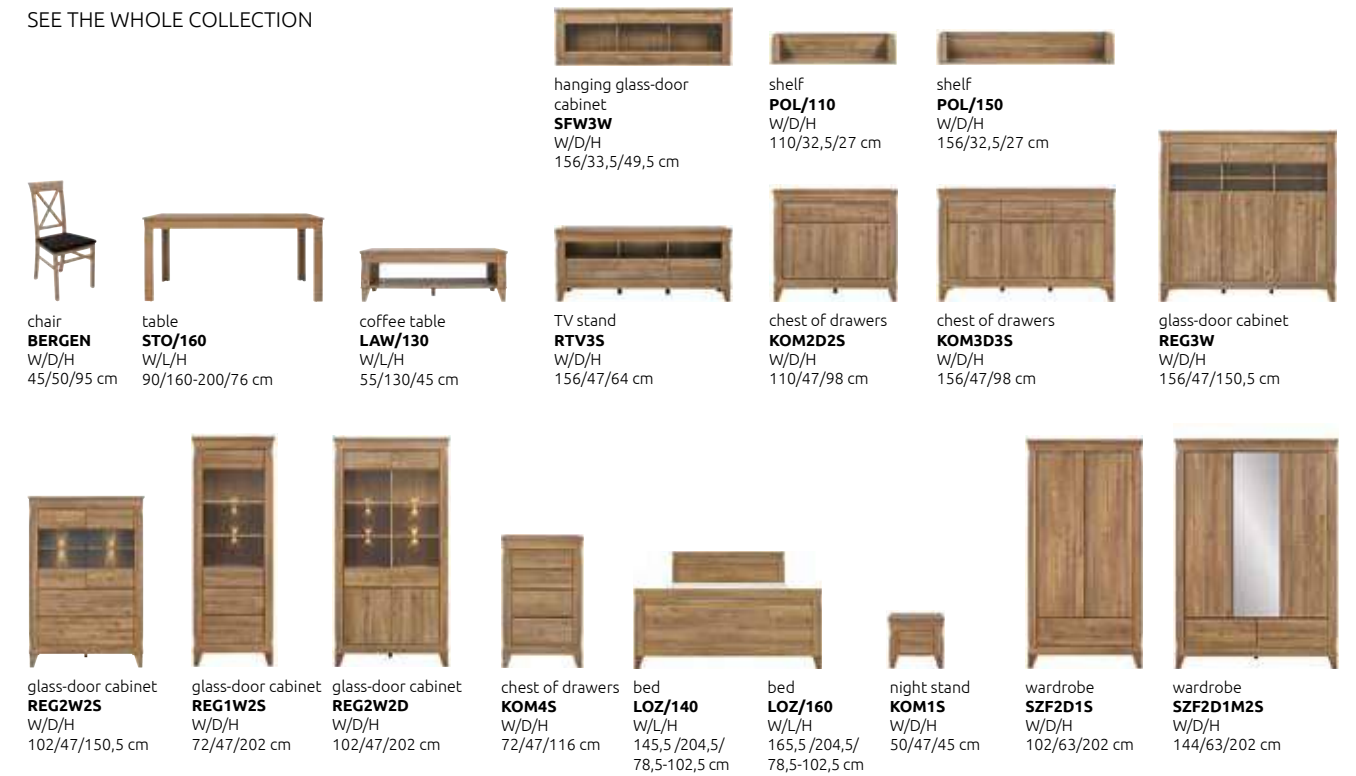

4 wardrobe shelves in option

wardrobe **SZF3D_21_15**
W/D/H
150/56/210 cm

glass-door cabinet **REG1W1D2S/16/12**; table **STO/7/16**; chair **GENT/2**; shelf **P/3/20**; chest of drawers **KOM2D35/9/20**; glass-door cabinet **REG2W2S_20_10**

THE COLLECTION ALSO INCLUDES FURNITURE FOR **HALLWAY BEDROOM**

SEE THE WHOLE COLLECTION

TV stand **RTV35**; hanging glass-door cabinet **SFW3W**; glass-door cabinet **REG3W**; glass-door cabinet **REG2W2D**; coffee table **TRIANGO L**; coffee table **TRIANGO S**; pouf **MATEUS H 60X90** dim. 90/60/45 cm; sofa **MAXIME 1,5 S** dim. 132/88/85 cm