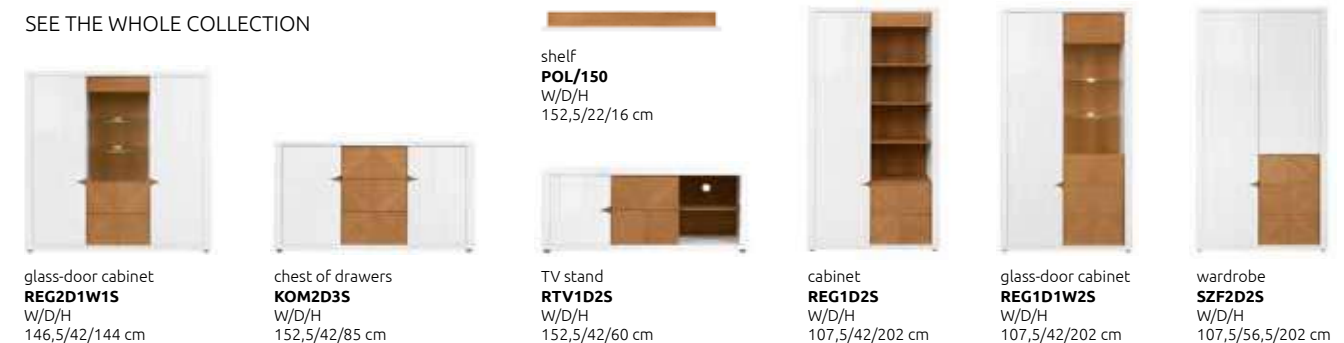

brown antisol
glass
glass-door cabinet
REG1D1W
W/D/H
68/42/205 cm

wardrobe shelves
in option
SZF2D-OPCJA
W/D/H
102,5/52/162 cm

wardrobe
SZF2D
W/D/H
106,5/56/205 cm

glass-door cabinet **REG1D1W**; shelf **POL**; TV stand **RTV2S**; glass-door cabinet **REG2D2W**; chest of drawers **KOM3D1S**; coffee table **LAW1S**

ADVANTAGES
AND FUNCTIONS

ROVIKA

Rovika is a collection that will let a bit of nature inside a modern interior, even in the heart of a bustling city. Perfectly smooth, shiny white fronts are a beautiful frame for veneered drawers with a palpable oak structure.

white gloss/white high gloss/
natural oak

glass-door cabinet **REG2D1W1S**; TV stand **RTV1D2S**; glass-door cabinet **REG1D1W2S**

SEE THE WHOLE COLLECTION

glass-door cabinet
REG2D1W1S
W/D/H
146,5/42/144 cm