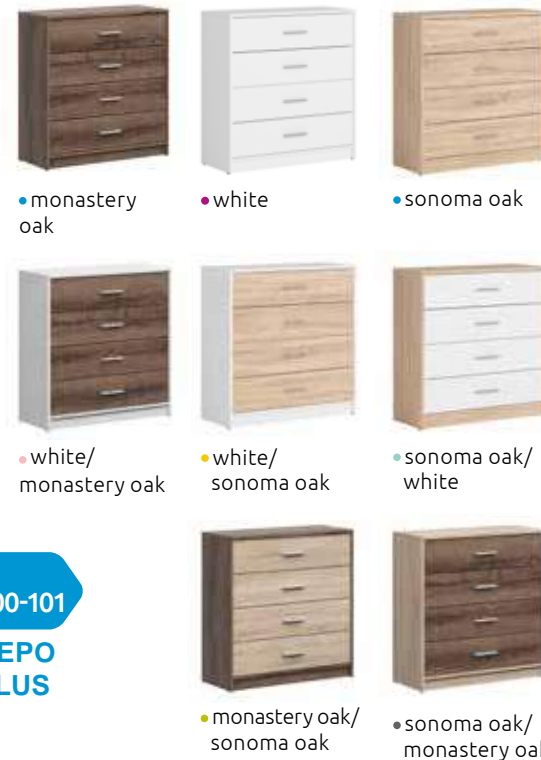

night stand
KNT1S
W/D/H
41,5/40/46 cm

bed
LOZ/140
W/L/H
149/208/46-81 cm

bed
LOZ/160
W/L/H
169/208/46-81 cm

wardrobe
SZF2D
W/D/H
100/60/200,5 cm

ADVANTAGES AND FUNCTIONS

NEPO PLUS

Simplicity and economy of form, combined with a new, expressive colouring with visible wood grain pattern. The comfort of rest is ensured by a comfortable and spacious bed, equipped with three capacious bed drawers for bedding and other trinkets.