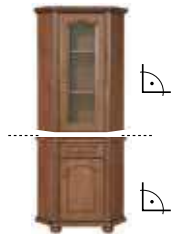

corner glass-door cabinet
NAD NAR 60L/P
W/D/H
60/60/111 cm

glass-door cabinet
WIT/70L
W/D/H
66/45/197 cm

corner chest of drawers
KOM NAR 60L/P
W/D/H
59/59/85 cm