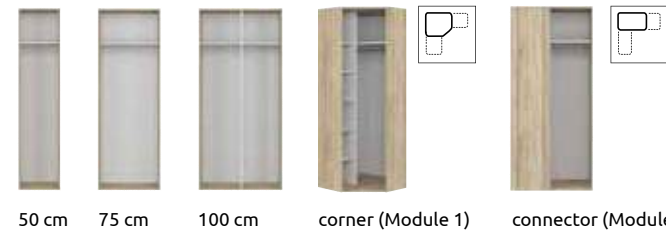

WIDTH

You can choose a single wardrobe or connect different bodies, creating a spectacular configuration. It's up to you.