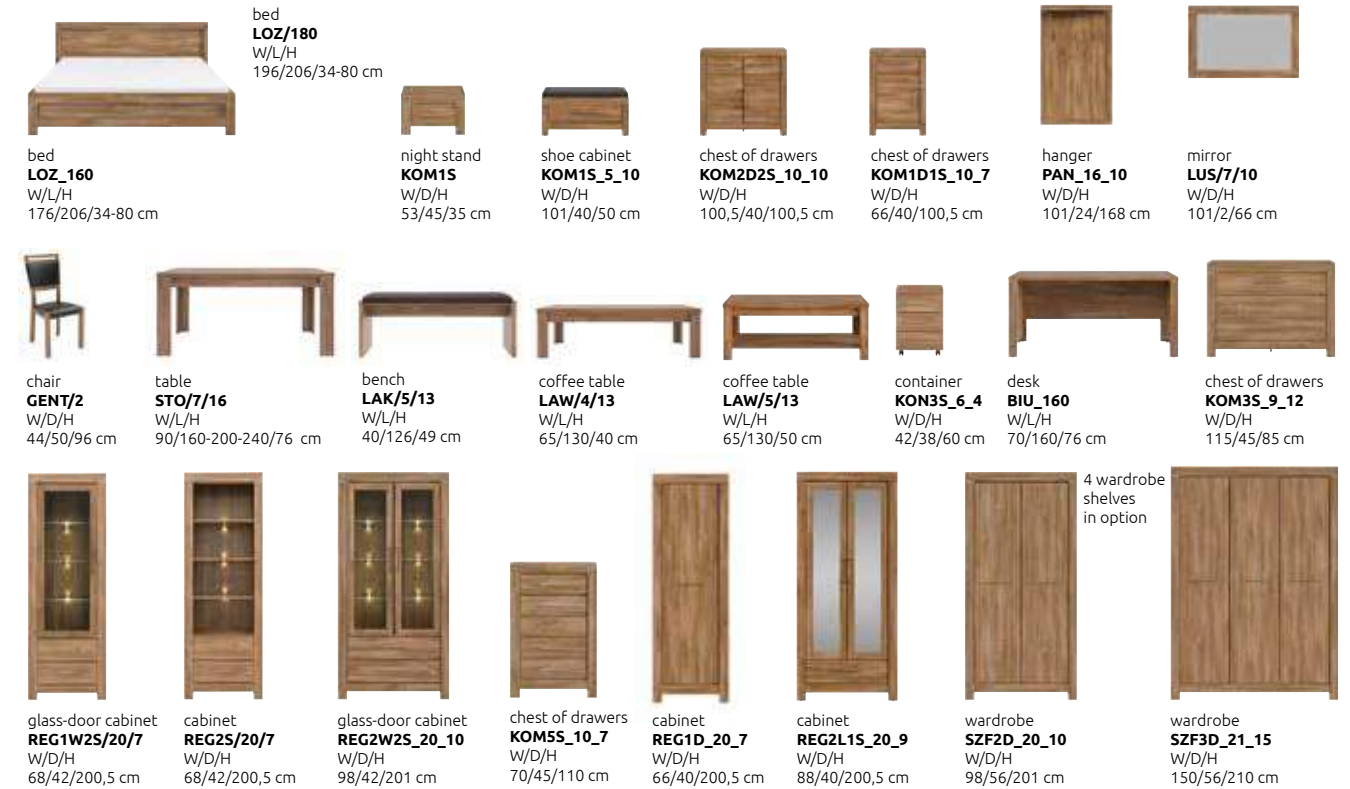

bed **LOZ/180**
W/L/H
196/206/34-80 cm

4 wardrobe shelves in option