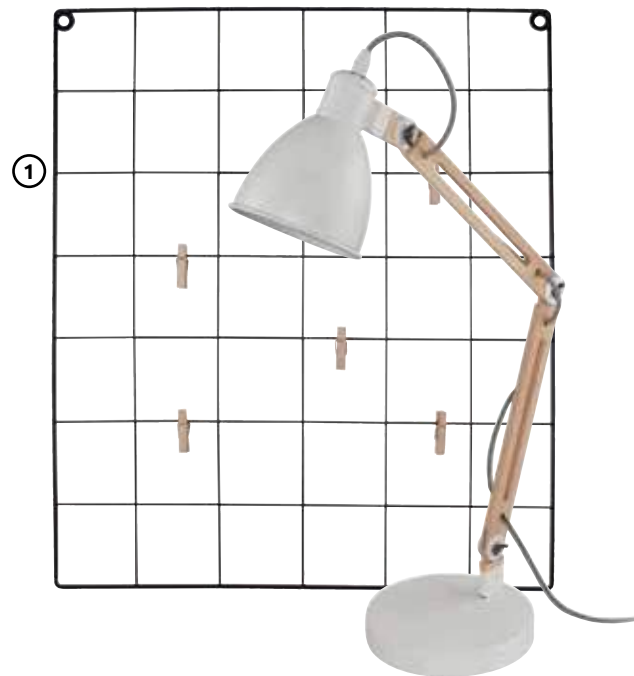

white gloss

sonoma oak

wotan oak

bookshelf **REG/197/90**
W/D/H
87,5/33,5/197,5 cm

bookshelf **REG/140/90**
W/D/H
87,5/33,5/140 cm

bookshelf **REG/74/90**
W/D/H
87,5/33,5/71,5 cm

YOUTH ROOM

A teenager's room goes by its own rules. Above all, it should express the style, reflect the passions and meet the needs of the person living in it. When decorating this space, pay attention not only to functional furniture, but also to the design of the entire interior — appropriate decorations, lighting, wall colours.