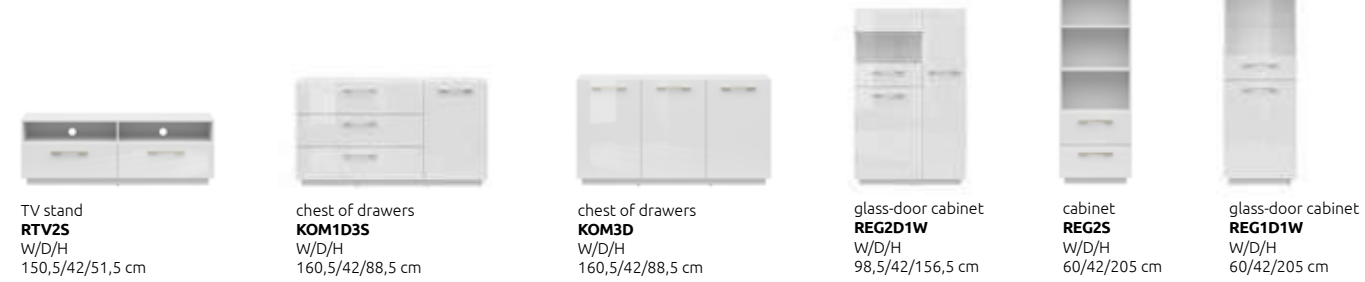

SEE THE WHOLE COLLECTION

TOP LINE - white high gloss mirror

EDAN - white canadian

EDAN - beige

More information about **BRW kitchens** can be found in our **catalogues**

modular kitchen **Family Line Edan** white canadian; chest of drawers **KOM1D3S**; table **Vario Fusion 140**; **AROZ 2 40/50** coffee tables set