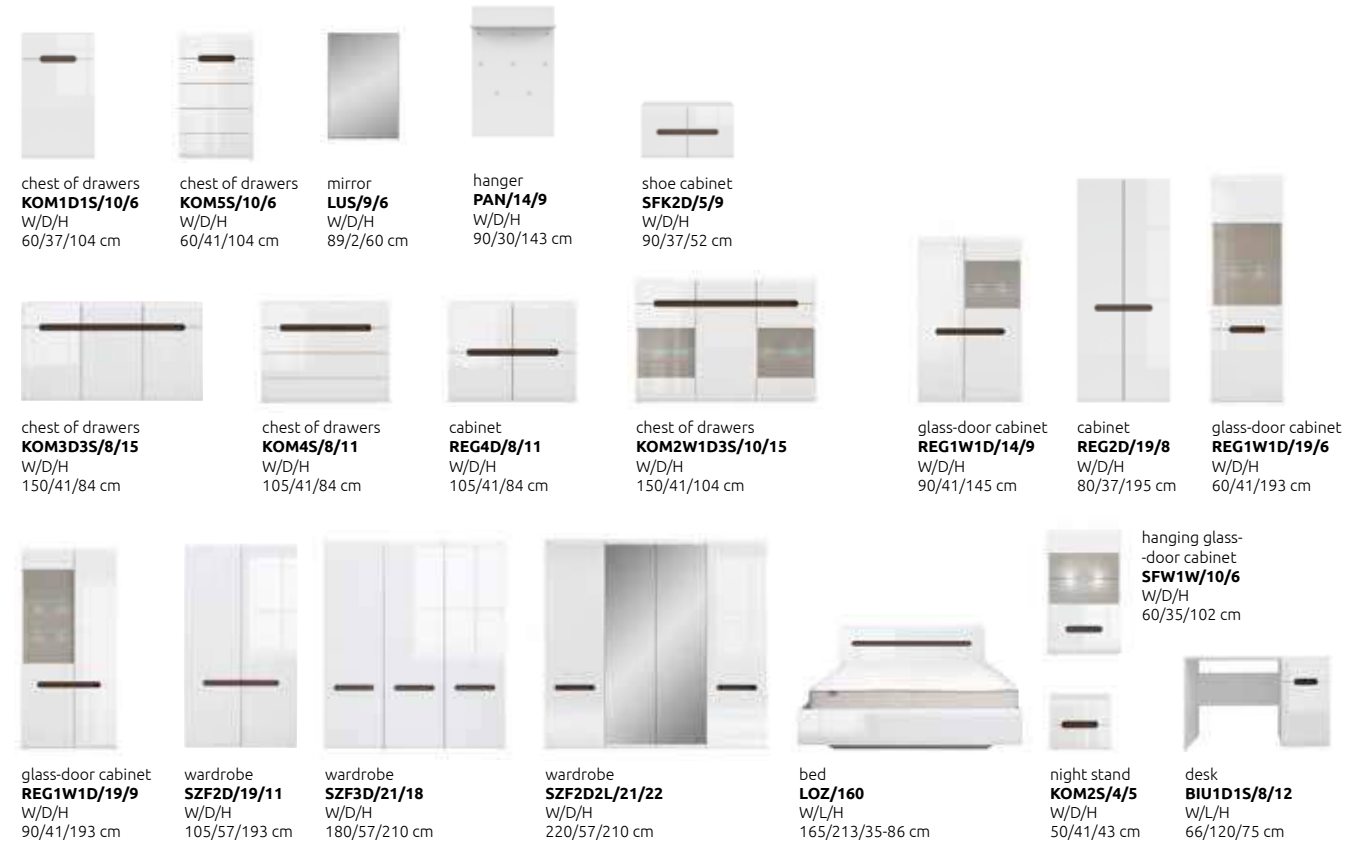

glass-door cabinet **REG2D1W**; chest of drawers **KOM1D3S**; glass-door cabinet **REG1D1W**; armchair **CASEY ES**, dim. 94/86/107 cm

ADVANTAGES AND FUNCTIONS

HOLTEN

Look how the beautiful wood-coloured tabletops wrap around these minimalist units, accentuating the impeccable colour and shiny surface of the varnished fronts. But that's not all. You will love this collection not only for its style, but also for the lightness with which the fronts close.

white / white high gloss mirror, tabletop: wotan oak

waterford oak

SEE THE WHOLE COLLECTION

THE COLLECTION ALSO INCLUDES FURNITURE FOR
**HALLWAY
YOUTH ROOM
BEDROOM
OFFICE**

glass-door cabinet **REG1D1W**; glass-door cabinet **REG2D1W**; chest of drawers **KOM1D3S**; table **HOLTEN 2**; chair **HOLTEN 2**

wardrobe SZF2D/19/11; chest of drawers KOM3D3S/8/15; shelf P/2/11; TV stand RTV2D2S/4/15; glass-door cabinet REG1W1D/19/6

ADVANTAGES AND FUNCTIONS

AZTECA TRIO

This collection offers several options - colour versions. You'll recognise it straight away thanks to the rounded edges of the fronts and the original oval handles. It is the only decorative element of the pieces in the collection but at the same time it makes them look even more modern.

white/white high gloss
strip: wenge oak magic/
white gloss/black gloss

The price of each piece of furniture includes 2 decorative strips: **double-sided** (white gloss / black gloss) and **single-sided** (wenge oak magic) with the option to choose **one of three colours** at the assembly stage.