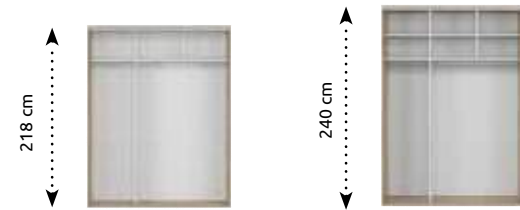

1 ADJUST THE WARDROBE SIZE

HEIGHT

How high is the interior you are decorating? Regardless of this, you can choose a low or high wardrobe, with a height of 218 or 240 cm.

DEPTH

Adjust the wardrobe depth to the space, that you have. Shallow wardrobes are perfect for e.g. in narrow corridors.