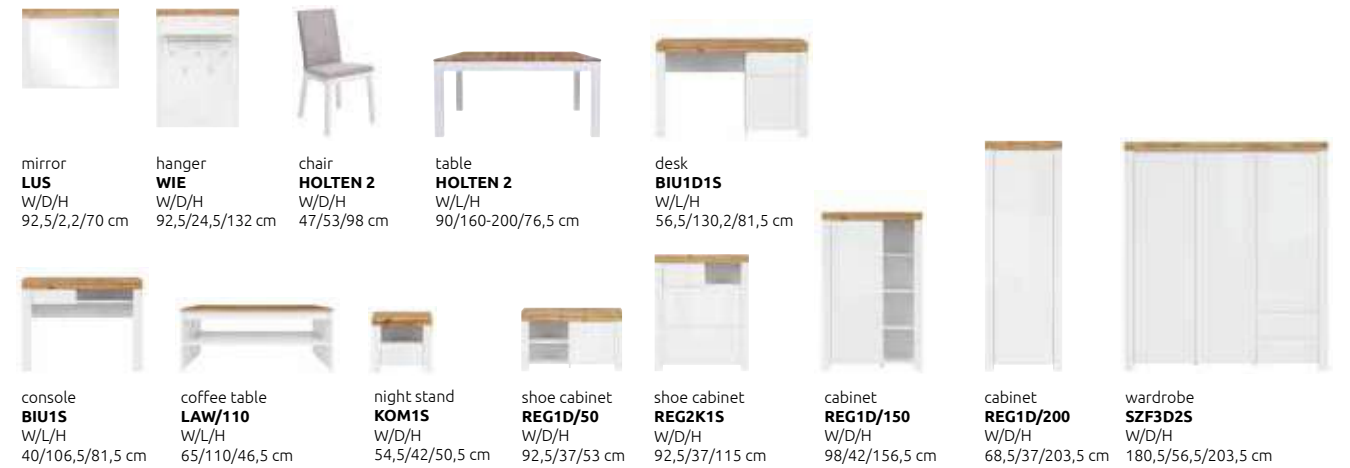

SEE THE WHOLE COLLECTION

THE COLLECTION ALSO INCLUDES FURNITURE FOR
**HALLWAY
YOUTH ROOM
BEDROOM
OFFICE**