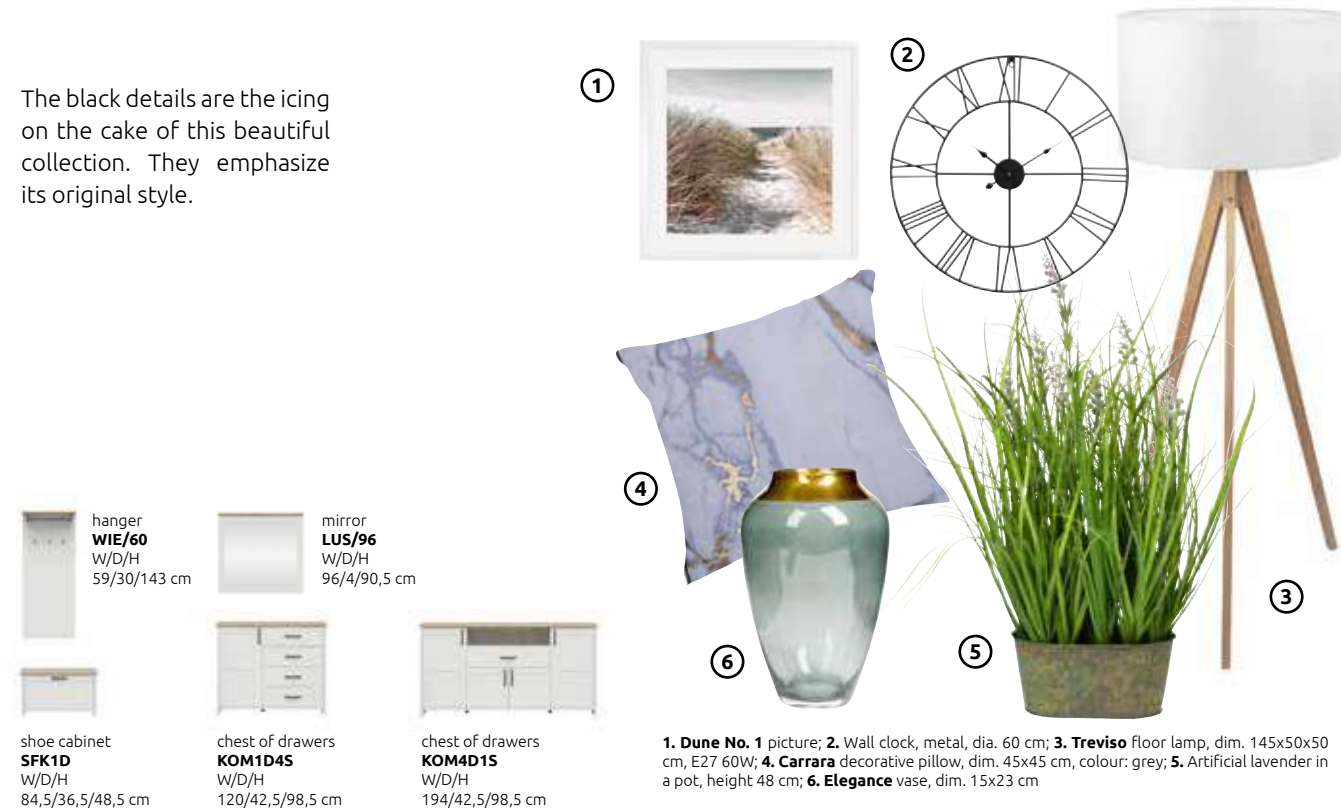

andersen white pine/grandson oak

SEE THE WHOLE COLLECTION

The black details are the icing on the cake of this beautiful collection. They emphasize its original style.

shelf **P/2/18**; TV stand **RTV25/6/14**; chest of drawers **KOM3W2D25/13/19**; glass-door cabinet **REG1W1D/20/7**