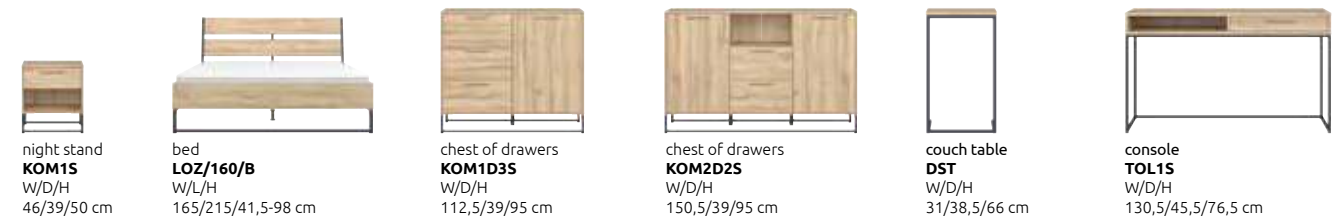

This collection has been awarded the prestigious **DIAMOND OF THE FURNITURE INDUSTRY 2019**

grandson oak
frame: graphite matt

SEE THE WHOLE COLLECTION

ADVANTAGES AND FUNCTIONS

RAMLA

NEW

A bedroom that captures the rawness of the loft atmosphere. A comfortable bed on a metal frame with a container for bedding and a shelf for trinkets and a practical night stand are the essential elements of a comfortable and functional bedroom.